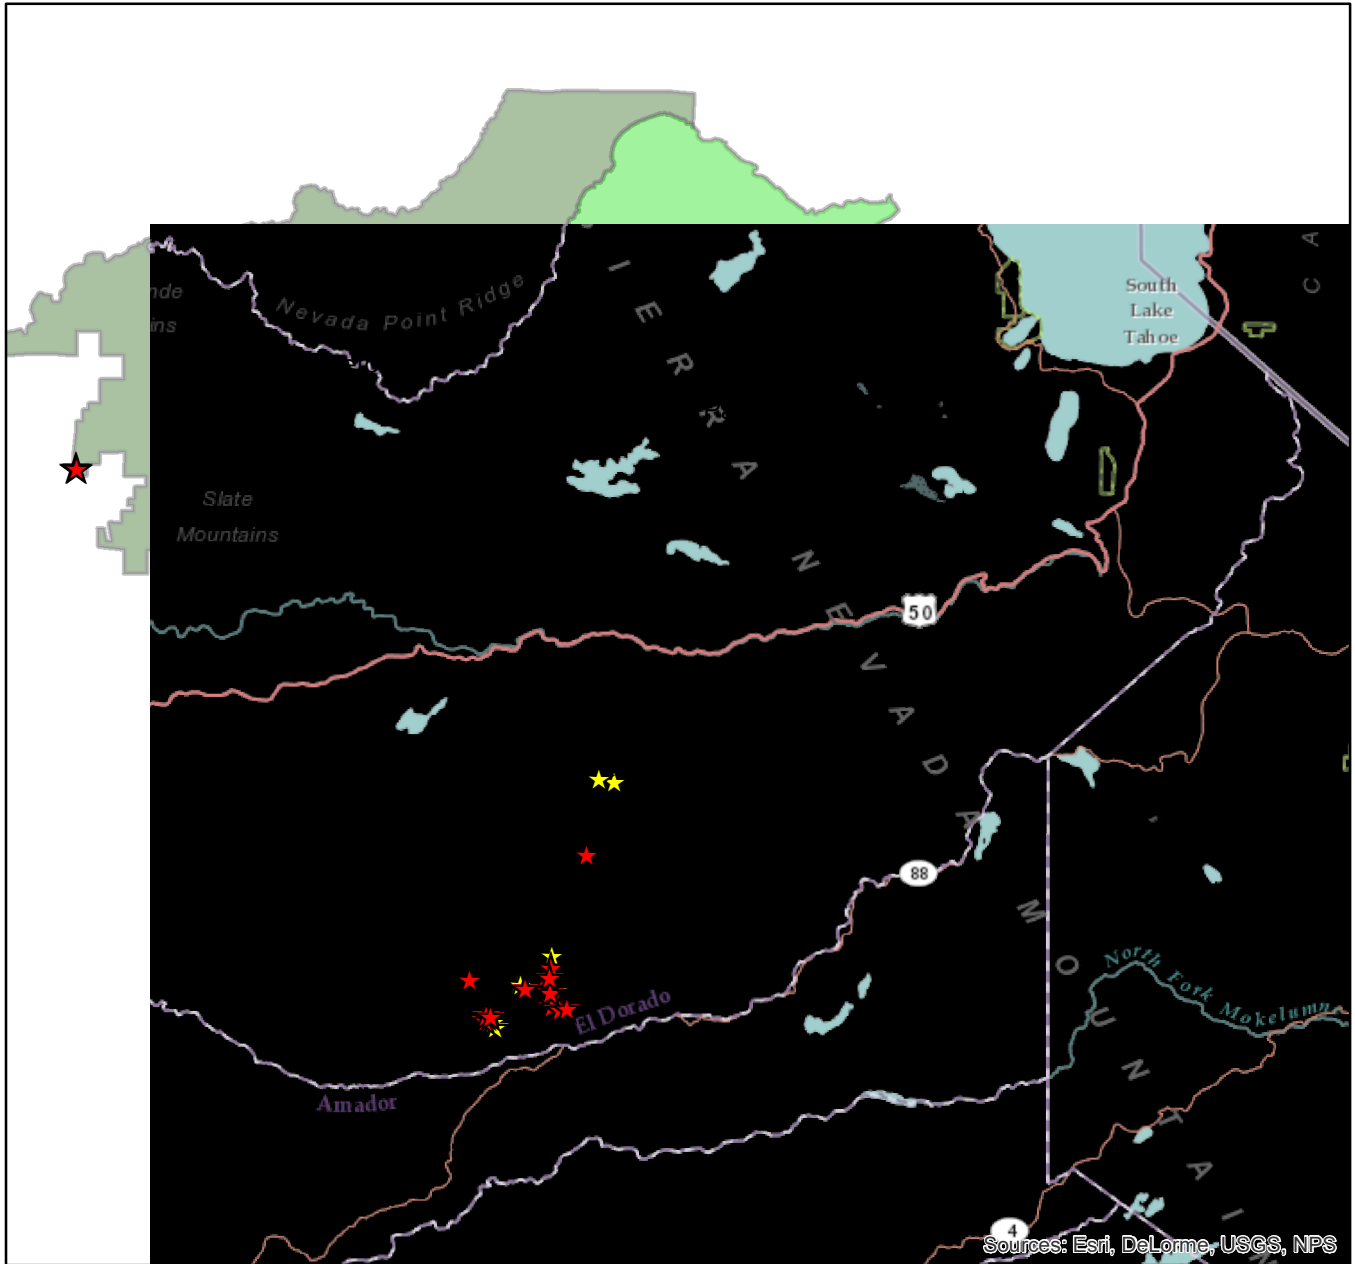

May
2016

Center for Sierra Nevada Conservation:
Watershed Restoration

0 10 20 40 Miles

Forest District

-  Amador
-  Georgetown
-  Pacific
-  Placerville

-  Restored
-  Evaluated

Acres Restored: 0.87
Miles Restored: 1.83

In May of 2016 CSNC's restoration crew identified and evaluated 18 sites, restored 18 sites on the Eldorado National Forest