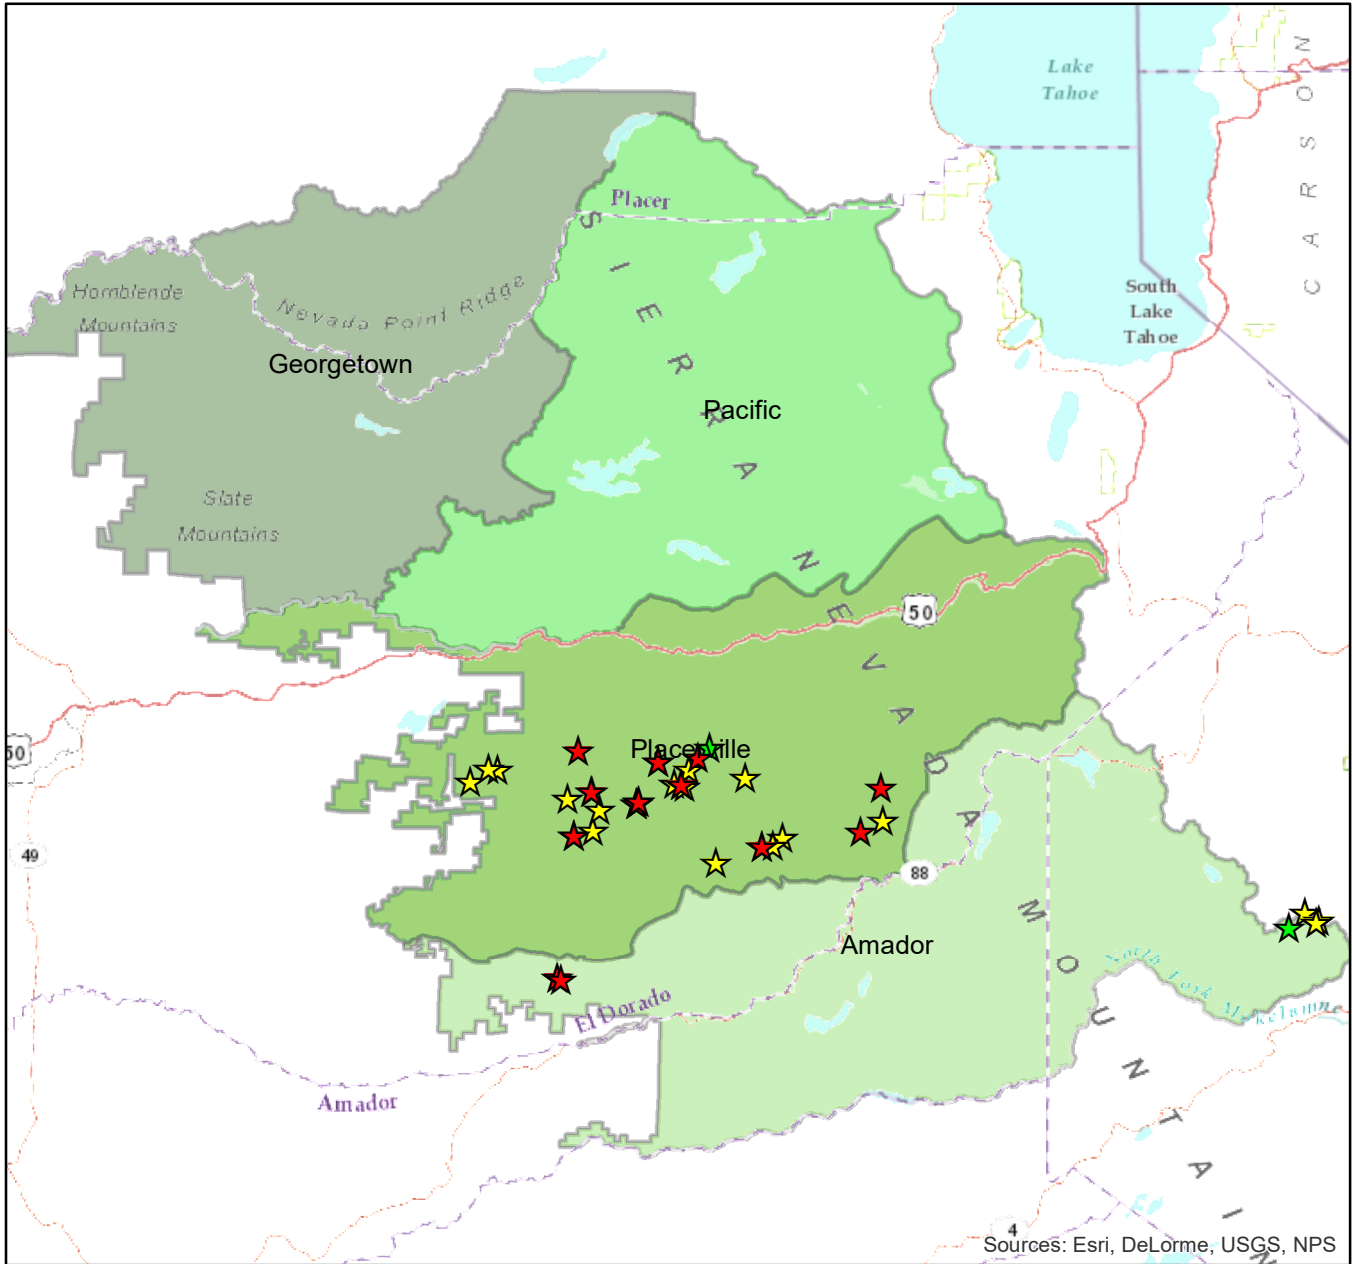

July
2016

Center for Sierra Nevada Conservation: Watershed Restoration

Forest District

-  Amador
-  Georgetown
-  Pacific
-  Placerville

-  Restored
-  Evaluated
-  Monitored

Acres Restored: 0.942
Miles Restored: 1.081

In July of 2016 CSNC's restoration crew restored 14 sites, identified and evaluated 23 new sites, and monitored 3 sites on the Eldorado National Forest.